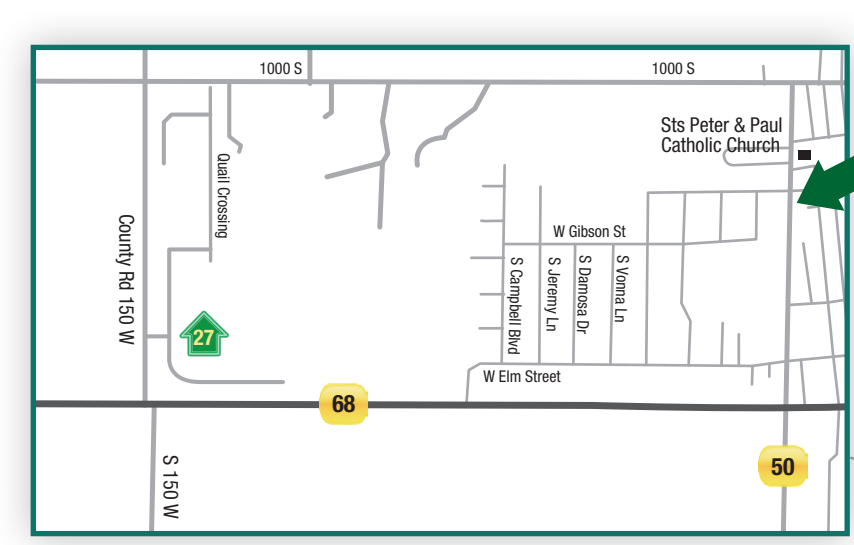

# MAP

- 01 Jagoe Homes**  
4755 Eastwick Drive  
*Eastwick at Berkshire*
- 02 Jagoe Homes**  
4996 White Chapel Drive  
*Chadwick at Berkshire*
- 03 Jagoe Homes**  
5531 Brompton Drive  
*Turnberry at Berkshire*
- 04 Denton Construction**  
1087 Lakefield Drive  
*Woodfield*
- 05 Hirsch Custom Homes**  
1199 Lakefield Drive  
*Woodfield*
- 06 R.A. McGillem Custom Homes**  
6399 Woodfield Court  
*The Enclave at Woodfield*
- 07 GEN 3 Contracting**  
8357 Wyatt Court  
*Spring Creek*
- 08 CAC Custom Homes**  
8362 Nolia Lane  
*Magnolia Place*
- 09 Denton Homes**  
8660 Angel Drive  
*Bellevue Estates*
- 10 CAC Custom Homes**  
8644 Cayman Court  
*Bellevue*
- 11 CAC Custom Homes**  
8920 Angel Drive  
*Bellevue*
- 12 Barrington Custom Homes**  
703 Copper's Edge Drive  
*Coppers Edge*
- 13 John Mattingly Homes**  
136 Driftwood Lane  
*Driftwood*
- 14 Selective Homes by Chad and Dad**  
4409 Martha Court  
*Pine Valley*
- 15 Zehner Contracting**  
8136 Prescott Drive  
*Centerra Ridge*
- 16 GEN 3 Contracting**  
3501 Braewick Drive Suite A  
*Centerra Ridge*
- 17 David Finnerty Interiors**  
8134 Edenton  
*Centerra Ridge*
- 18 Homes by Eagle Construction**  
7533 Barnum Court  
*Terra Vista*
- 19 Murphy Homes**  
2617 Pecan  
*Hickory Trace*
- 20 Denton Homes**  
4040 Windham Drive  
*Windham*
- 21 Jagoe Homes**  
2415 Belize Drive  
*Cayman Ridge*
- 22 The Oakridge Group**  
14202 Persimmon Lane  
*Magnolia Ridge North*
- 23 Homes by Eagle Construction**  
13212 Prairie Drive  
*Creekside Meadows*
- 24 Odyssey Custom Homes**  
1510 Longmeadow Way  
*Cambridge*
- 25 Haas Homes**  
1135 A Shooters Hill Court  
*Cambridge*
- 26 Hirsch Custom Homes**  
18616 Whitfield Court  
*Cambridge*
- 27 Reinbrecht Homes**  
1301 W. Chukar Hollow  
*Hunter's Crossing*
- 28 Reinbrecht Homes**  
1021 Edgar Allen Road  
*Poet Square*
- 29 Elpers Development**  
10635 Bernadette Drive  
*Havenwood Meadows*
- 30 Dauby Construction**  
522 Whitetail Court  
*Deerfield*
- 31 Jagoe Homes**  
617 Criterion Way  
*The Orchard North*
- 32 Mominee Design Build**  
79 Adams Avenue  
*Haynie's Corner Arts District*
- 33 Homes by Robert Cook**  
1609 Riverview Court  
*Harbour's Edge*
- 34 Brian Stevens Homes**  
2500 Caren Drive
- 35 Haas Homes**  
8344 Blessing Way  
*Heartland Crossing*