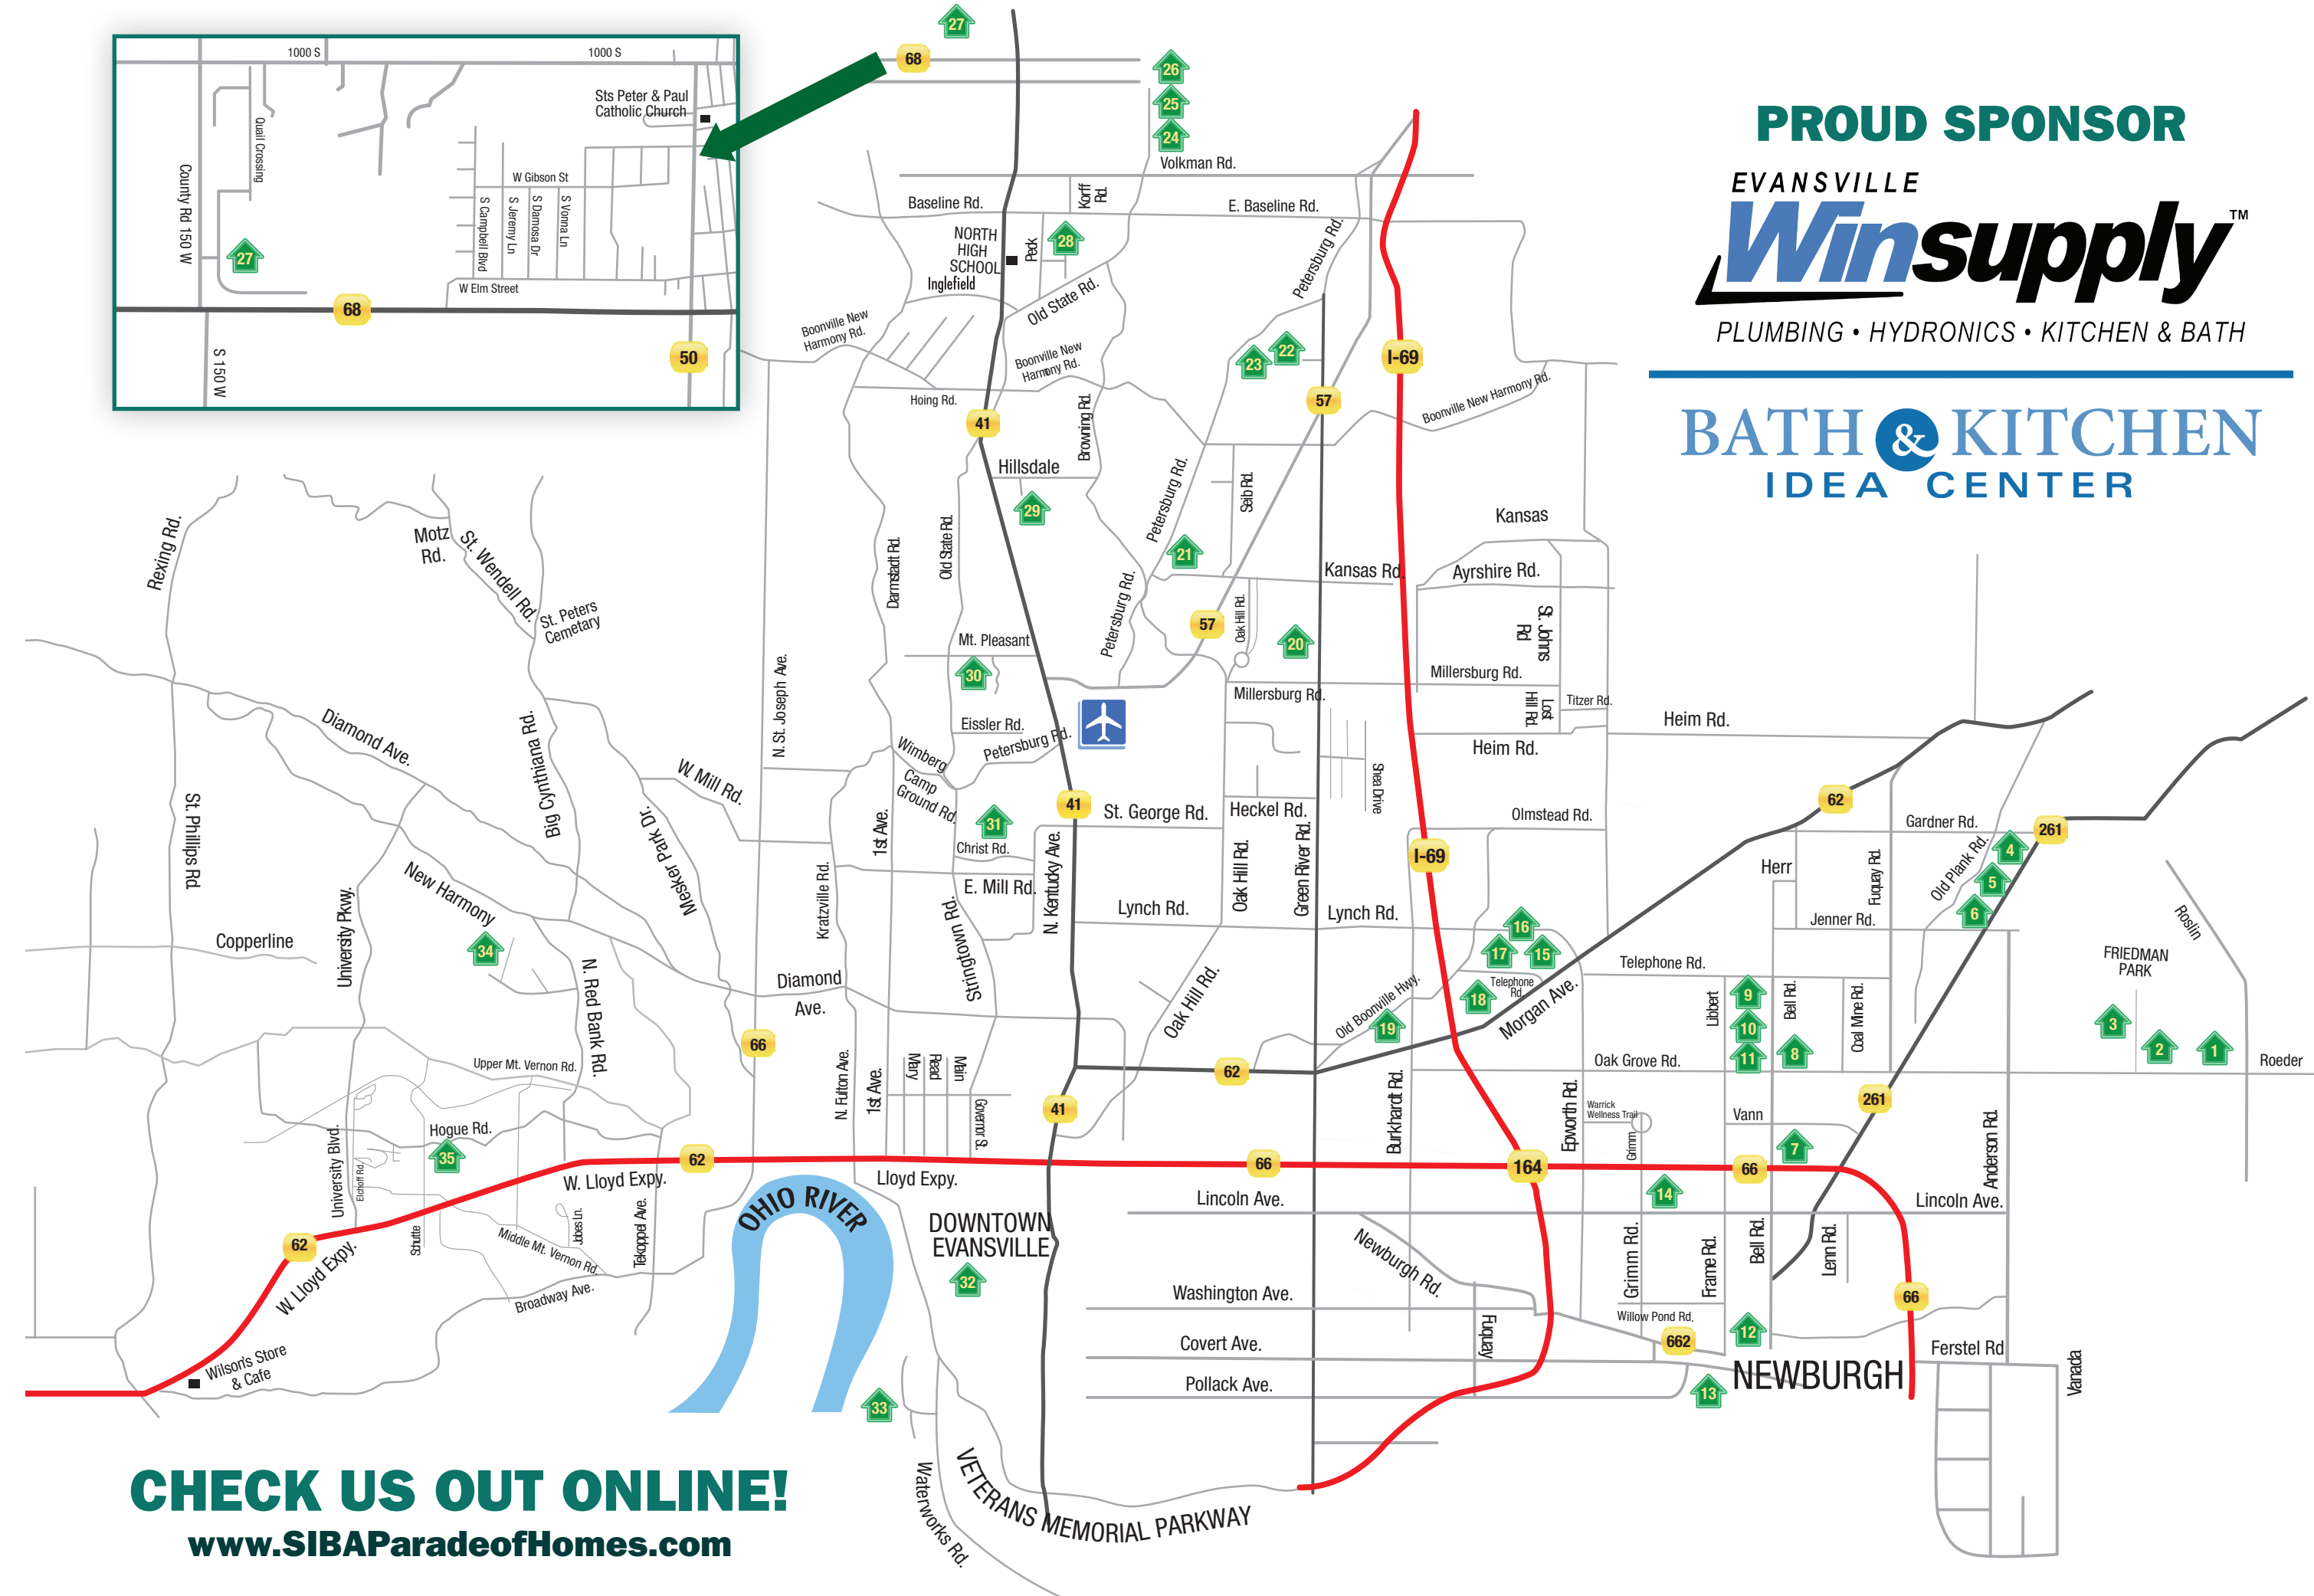

# MAP

- 01 Jagoe Homes**  
4755 Eastwick Drive  
*Eastwick at Berkshire*
- 02 Jagoe Homes**  
4996 White Chapel Drive  
*Chadwick at Berkshire*
- 03 Jagoe Homes**  
5531 Brompton Drive  
*Turnberry at Berkshire*
- 04 Denton Construction**  
1087 Lakefield Drive  
*Woodfield*
- 05 Hirsch Custom Homes**  
1199 Lakefield Drive  
*Woodfield*
- 06 R.A. McGillem Custom Homes**  
6399 Woodfield Court  
*The Enclave at Woodfield*
- 07 GEN 3 Contracting**  
8357 Wyatt Court  
*Spring Creek*
- 08 CAC Custom Homes**  
8362 Nolia Lane  
*Magnolia Place*
- 09 Denton Homes**  
8660 Angel Drive  
*Bellevue Estates*
- 10 CAC Custom Homes**  
8644 Cayman Court  
*Bellevue*
- 11 CAC Custom Homes**  
8920 Angel Drive  
*Bellevue*
- 12 Barrington Custom Homes**  
703 Copper's Edge Drive  
*Coppers Edge*
- 13 John Mattingly Homes**  
136 Driftwood Lane  
*Driftwood*
- 14 Selective Homes by Chad and Dad**  
4409 Martha Court  
*Pine Valley*
- 15 Zehner Contracting**  
8136 Prescott Drive  
*Centerra Ridge*
- 16 GEN 3 Contracting**  
3501 Braewick Drive Suite A  
*Centerra Ridge*
- 17 David Finnerty Interiors**  
8134 Edenton  
*Centerra Ridge*
- 18 Homes by Eagle Construction**  
7533 Barnum Court  
*Terra Vista*
- 19 Murphy Homes**  
2617 Pecan  
*Hickory Trace*
- 20 Denton Homes**  
4040 Windham Drive  
*Windham*
- 21 Jagoe Homes**  
2415 Belize Drive  
*Cayman Ridge*
- 22 The Oakridge Group**  
14202 Persimmon Lane  
*Magnolia Ridge North*
- 23 Homes by Eagle Construction**  
13212 Prairie Drive  
*Creekside Meadows*
- 24 Odyssey Custom Homes**  
1510 Longmeadow Way  
*Cambridge*
- 25 Haas Homes**  
1135 A Shooters Hill Court  
*Cambridge*
- 26 Hirsch Custom Homes**  
18616 Whitfield Court  
*Cambridge*
- 27 Reinbrecht Homes**  
1301 W. Chukar Hollow  
*Hunter's Crossing*
- 28 Reinbrecht Homes**  
1021 Edgar Allen Road  
*Poet Square*
- 29 Elpers Development**  
10635 Bernadette Drive  
*Havenwood Meadows*
- 30 Dauby Construction**  
522 Whitetail Court  
*Deerfield*
- 31 Jagoe Homes**  
617 Criterion Way  
*The Orchard North*
- 32 Mominee Design Build**  
79 Adams Avenue  
*Haynie's Corner Arts District*
- 33 Homes by Robert Cook**  
1609 Riverview Court  
*Harbour's Edge*
- 34 Brian Stevens Homes**  
2500 Caren Drive
- 35 Haas Homes**  
8344 Blessing Way  
*Heartland Crossing*